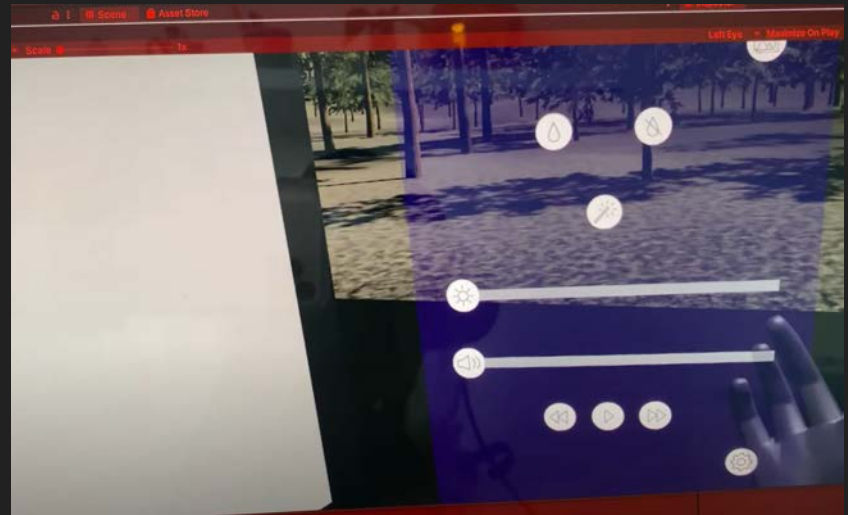

+

NAME
ONLINE

+

Hold dominant hand controller this way.

Press side trigger to grab brush.

Less pressure on trigger =
less pressure painting.

Hold non-dominant hand controller this way.

To rotate the player, hold down
the top trigger and move the
analog stick.