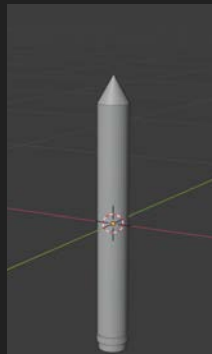

+

NAME
ONLINE

+

Hold dominant hand controller this way.

Press side trigger to grab brush.

Less pressure on trigger =
less pressure painting.

Hold non-dominant hand controller this way.

To rotate the player, hold down
the top trigger and move the
analog stick.