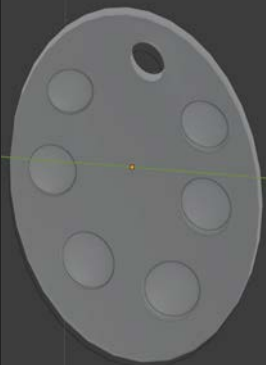

+

NAME
ONLINE

+

Hold dominant hand controller this way.

Press side trigger to grab brush.

Less pressure on trigger =
less pressure painting.

Hold non-dominant hand controller this way.

To rotate the player, hold down
the top trigger and move the
analog stick.