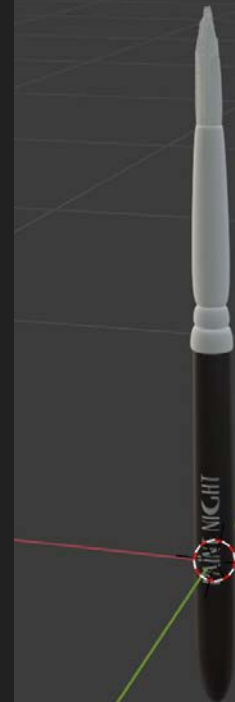

+

NAME
ONLINE

+

Hold dominant hand controller this way.

Press side trigger to grab brush.

Less pressure on trigger =
less pressure painting.

Hold non-dominant hand controller this way.

To rotate the player, hold down
the top trigger and move the
analog stick.