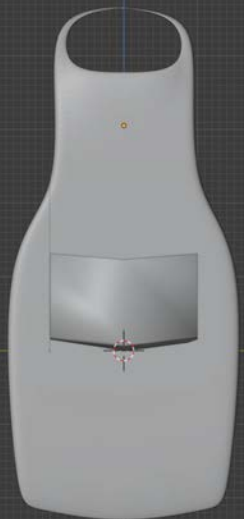

+

NAME
ONLINE

+

Hold dominant hand controller this way.

Press side trigger to grab brush.

Less pressure on trigger =
less pressure painting.

Hold non-dominant hand controller this way.

To rotate the player, hold down
the top trigger and move the
analog stick.